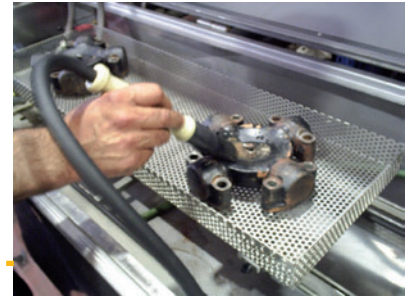

Hochdruckreinigung

speziell entwickelt zur Reinigung von Gelenkwellen. Durch die runde Konstruktion wird der Schmutz ganzflächig entfernt.

High pressure cleaner

specially developed for cleaning propshafts. Due to the round construction it will remove all the dirt.

Reinigungskabine

stabil, aufklappbar, rostfreier Edelstahl, mit integrierter Laufschiene für max. Länge 2500 mm Meter und 120 Kilo Gesamtgewicht.

Cleaning cabin

stable, unfolding, stainless steel, with integrated guide rail for max. Length 2500 mm and 120 kilo weight.

Kleinteilewaschtisch

für das manuelle Reinigen von Ersatz- und Kleinteilen.

Small parts cleaning tray

for manual cleaning of spare parts.

Bedienung

ermöglicht individuelle digital Einstellung.

Operation

allows individual digital settings.