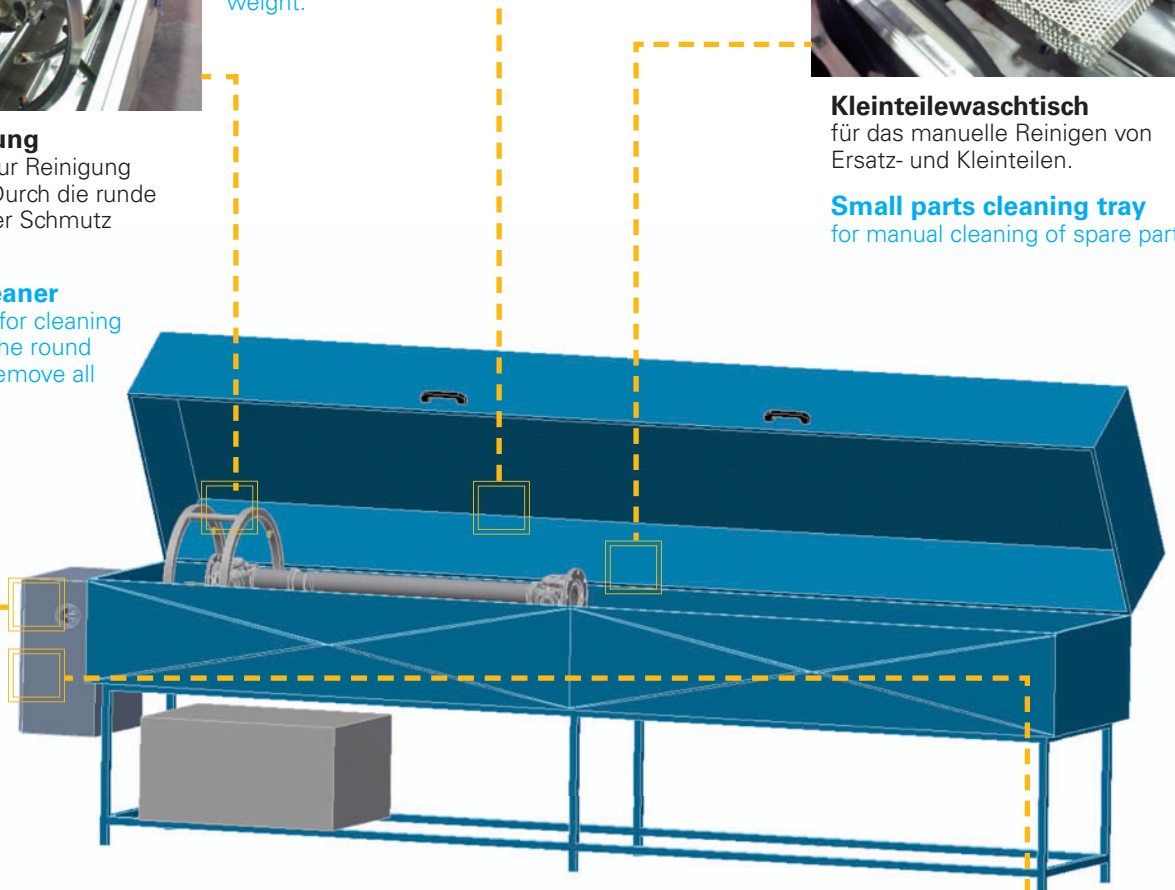

In our catalogs you will find machines for the production and repairing of propshafts. With Welte machinery you will improve the production and the final quality of the product.

Our parts cleaner WWM-01 is the perfect support for your workshop. The resilience and reliability make the WWM-01 a machine for the highest requirements. Due to its flexibility and the possibility to combine different configurations, the WWM-01 is suitable for various cleaning processes. This machine has all the necessary safety systems and the CE certification.

Hochdruckreinigung

speziell entwickelt zur Reinigung von Gelenkwellen. Durch die runde Konstruktion wird der Schmutz ganzflächig entfernt.

High pressure cleaner

specially developed for cleaning propshafts. Due to the round construction it will remove all the dirt.

Reinigungskabine

stabil, aufklappbar, rostfreier Edelstahl, mit integrierter Laufschiene für max. Länge 2500 mm Meter und 120 Kilo Gesamtgewicht.

Cleaning cabin

stable, unfolding, stainless steel, with integrated guide rail for max. Length 2500 mm and 120 kilo weight.

Kleinteilewaschtisch

für das manuelle Reinigen von Ersatz- und Kleinteilen.

Small parts cleaning tray

for manual cleaning of spare parts.

Bedienung

ermöglicht individuelle digital Einstellung.

Operation

allows individual digital settings.